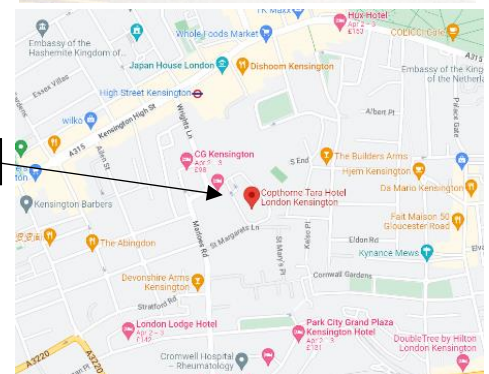

Military Space Situational Awareness Concierge Pack 2023

The Venue:

Copthorne Tara Hotel

Address: Scarsdale Place, Kensington, London, W8 5SY

Unfortunately, the venue no longer has any availability, please see below for a list of alternative hotels in the area.

Kindly note: rates and rooms are subject to availability and cannot be guaranteed.

Alternative hotels in the area:

- [Holiday Inn London Kensington](#)
- [DoubleTree by Hilton London Kensington](#)
- [London Marriott Hotel Kensington](#)
- [Royal Garden Hotel](#)
- [Park City Grand Plaza Kensington](#)

Alternatively you can use, [booking.com](https://www.booking.com) which is a helpful site when exploring all your options.

What surrounds you?

Your nearest underground station is **High Street Kensington**, which is on the District and Circle lines.

A selection of local restaurants within walking distance include:

Rated four stars or above on google

- Dishoom Kensington
- Spaghetti House
- The Ivy Kensington Brasserie
- Launceston Place
- Balans

Parks in the local area: